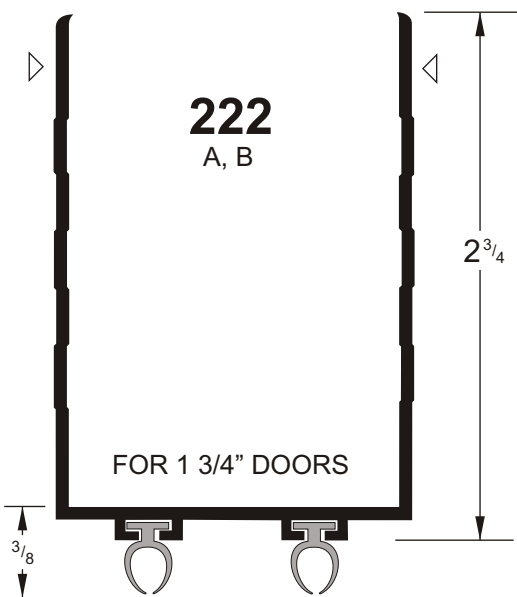

COMBINATION KICK PLATE AND DOOR BOTTOM

THERMAL BREAK DOOR BOTTOMS

Features:
Combination Door Bottom & Kick Plate with a drip cap.

Thermal Break is rigid PVC.

Slotted holes on both sides.

THESE DRAWINGS NOT TO SCALE

▽ Indicates location of standard fastener hole.

PRODUCTS ARE SHOWN ACTUAL SIZE (EXCEPT AS NOTED)

COMBO ALUMINUM PRODUCTS, EL CAJON, CA
Tel (619) 447-9200 (800) 457-7500 Fax (619) 442-4558