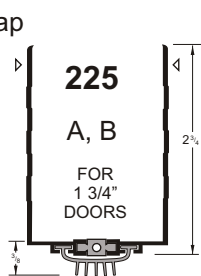

COMBINATION KICK PLATE AND DOOR BOTTOM

THERMAL BREAK DOOR BOTTOMS

Features:
Combination Door Bottom & Kick Plate with a drip cap.

Thermal Break is rigid PVC.

Slotted holes on both sides.

THESE DRAWINGS NOT TO SCALE

▽ Indicates location of standard fastener hole.

PRODUCTS ARE SHOWN ACTUAL SIZE (EXCEPT AS NOTED)

COMBO ALUMINUM PRODUCTS, EL CAJON, CA
Tel (619) 447-9200 (800) 457-7500 Fax (619) 442-4558