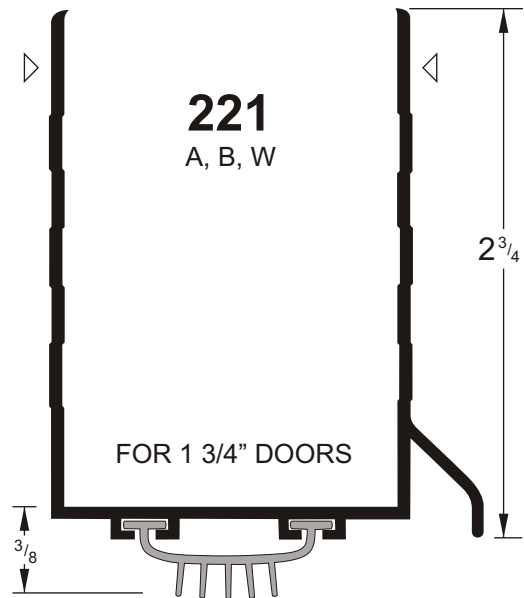

COMBINATION KICK PLATE AND DOOR BOTTOM

THERMAL BREAK DOOR BOTTOMS

Features:
Combination Door Bottom & Kick Plate with a drip cap.

Thermal Break is rigid PVC.

Slotted holes on both sides.

THESE DRAWINGS NOT TO SCALE

▽ Indicates location of standard fastener hole.

PRODUCTS ARE SHOWN ACTUAL SIZE (EXCEPT AS NOTED)

COMBO ALUMINUM PRODUCTS, EL CAJON, CA
Tel (619) 447-9200 (800) 457-7500 Fax (619) 442-4558