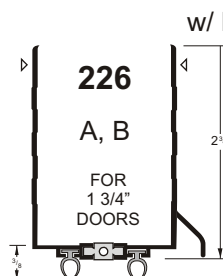

COMBINATION KICK PLATE AND DOOR BOTTOM

THERMAL BREAK DOOR BOTTOMS

Features:
Combination Door Bottom & Kick Plate with a drip cap.

Thermal Break is rigid PVC.

Slotted holes on both sides.

THESE DRAWINGS NOT TO SCALE

▽ Indicates location of standard fastener hole.

PRODUCTS ARE SHOWN ACTUAL SIZE (EXCEPT AS NOTED)

COMBO ALUMINUM PRODUCTS, EL CAJON, CA
Tel (619) 447-9200 (800) 457-7500 Fax (619) 442-4558