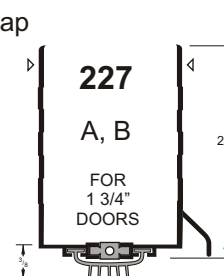

COMBINATION KICK PLATE AND DOOR BOTTOM

THERMAL BREAK DOOR BOTTOMS

Features:
Combination Door Bottom & Kick Plate with a drip cap.

Thermal Break is rigid PVC.

Slotted holes on both sides.

THESE DRAWINGS NOT TO SCALE

▽ Indicates location of standard fastener hole.

PRODUCTS ARE SHOWN ACTUAL SIZE (EXCEPT AS NOTED)

COMBO ALUMINUM PRODUCTS, EL CAJON, CA
Tel (619) 447-9200 (800) 457-7500 Fax (619) 442-4558