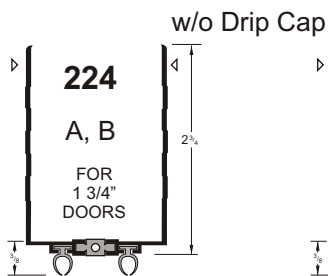

COMBINATION KICK PLATE AND DOOR BOTTOM

THERMAL BREAK DOOR BOTTOMS

Features:
Combination Door Bottom & Kick Plate with a drip cap.

Thermal Break is rigid PVC.

Slotted holes on both sides.

THESE DRAWINGS NOT TO SCALE

▽ Indicates location of standard fastener hole.

PRODUCTS ARE SHOWN ACTUAL SIZE (EXCEPT AS NOTED)

COMBO ALUMINUM PRODUCTS, EL CAJON, CA
Tel (619) 447-9200 (800) 457-7500 Fax (619) 442-4558