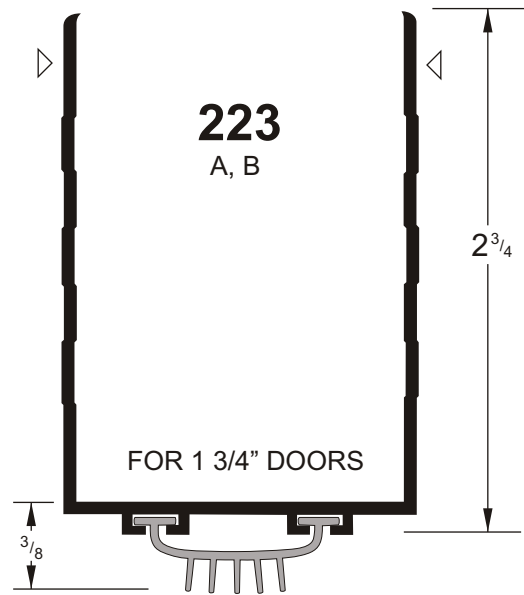

COMBINATION KICK PLATE AND DOOR BOTTOM

THERMAL BREAK DOOR BOTTOMS

Features:
Combination Door Bottom & Kick Plate with a drip cap.

Thermal Break is rigid PVC.

Slotted holes on both sides.

THESE DRAWINGS NOT TO SCALE

▽ Indicates location of standard fastener hole.

PRODUCTS ARE SHOWN ACTUAL SIZE (EXCEPT AS NOTED)

COMBO ALUMINUM PRODUCTS, EL CAJON, CA
Tel (619) 447-9200 (800) 457-7500 Fax (619) 442-4558