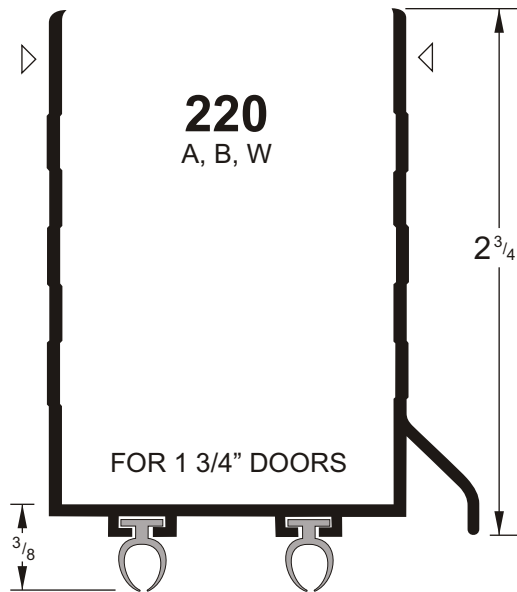

COMBINATION KICK PLATE AND DOOR BOTTOM

THERMAL BREAK DOOR BOTTOMS

Features:
Combination Door Bottom & Kick Plate with a drip cap.

Thermal Break is rigid PVC.

Slotted holes on both sides.

THESE DRAWINGS NOT TO SCALE

▽ Indicates location of standard fastener hole.

PRODUCTS ARE SHOWN ACTUAL SIZE (EXCEPT AS NOTED)

COMBO ALUMINUM PRODUCTS, EL CAJON, CA
Tel (619) 447-9200 (800) 457-7500 Fax (619) 442-4558